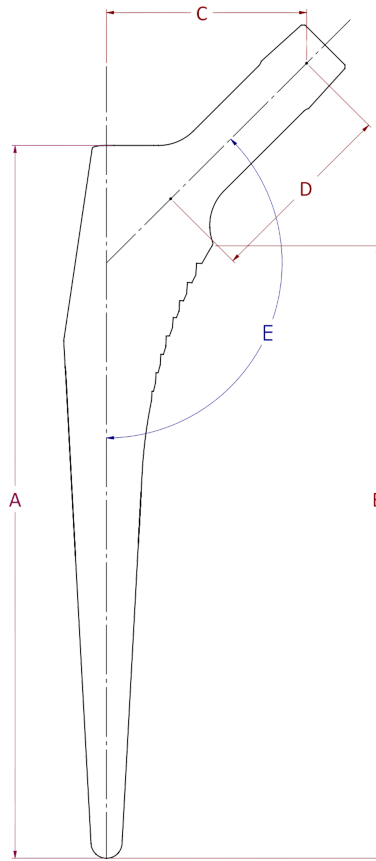

Customer Care Contact :

✉ info@mbitious.co.in ☎ +91 (079) 46035925

🌐 www.mbitious.co.in 🕒 9.00AM To 6:00PM

Design Features

1. Forged Titanium alloy Ti-6Al-4V (ISO:5832-3) high fatigue resistance and excellent biocompatibility for long term success of stem.
2. Standard 12/14 self-Locking connection.
3. Highly polished neck region to minimizes wear debris due to impingement.
4. The tapered — wedge geometry with a low profile lateral side facilitates insertion is small incisions and various surgical approaches.
5. Vertical & Horizontal grooves designed to provide rotational and axial stability.
6. Multiple offset options aiming to restore hip biomechanics.
7. HA Coated for Osseointegration and initial fixation.

Revive • Relieve • Renew
Unleashing Mobility with Precision Joints.

ORDER GUIDE

| | SIZE | PRODUCT CODE NO. | DIMENSIONS | | | | |
|------------|----------------|------------------|------------|-----|------|------|-----|
| | | | A | B | C | D | E |
| COLLARLESS | 6 STD. OFFSET | 101.06.110 | 109.6 | 93 | 30.8 | 33.8 | 135 |
| | 8 STD. OFFSET | 101.08.115 | 115 | 95 | 38.3 | 38.9 | 135 |
| | 9 STD. OFFSET | 101.09.130 | 130 | 110 | 38.8 | 38.9 | 135 |
| | 10 STD. OFFSET | 101.10.140 | 140 | 120 | 39.8 | 38.9 | 135 |
| | 11 STD. OFFSET | 101.11.145 | 145 | 125 | 40.3 | 38.9 | 135 |
| | 12 STD. OFFSET | 101.12.150 | 150 | 130 | 41.3 | 38.9 | 135 |
| | 13 STD. OFFSET | 101.13.155 | 155 | 135 | 41.8 | 38.9 | 135 |
| | 14 STD. OFFSET | 101.14.160 | 160 | 140 | 42.3 | 38.9 | 135 |
| | 15 STD. OFFSET | 101.15.165 | 165 | 145 | 43.3 | 38.9 | 135 |